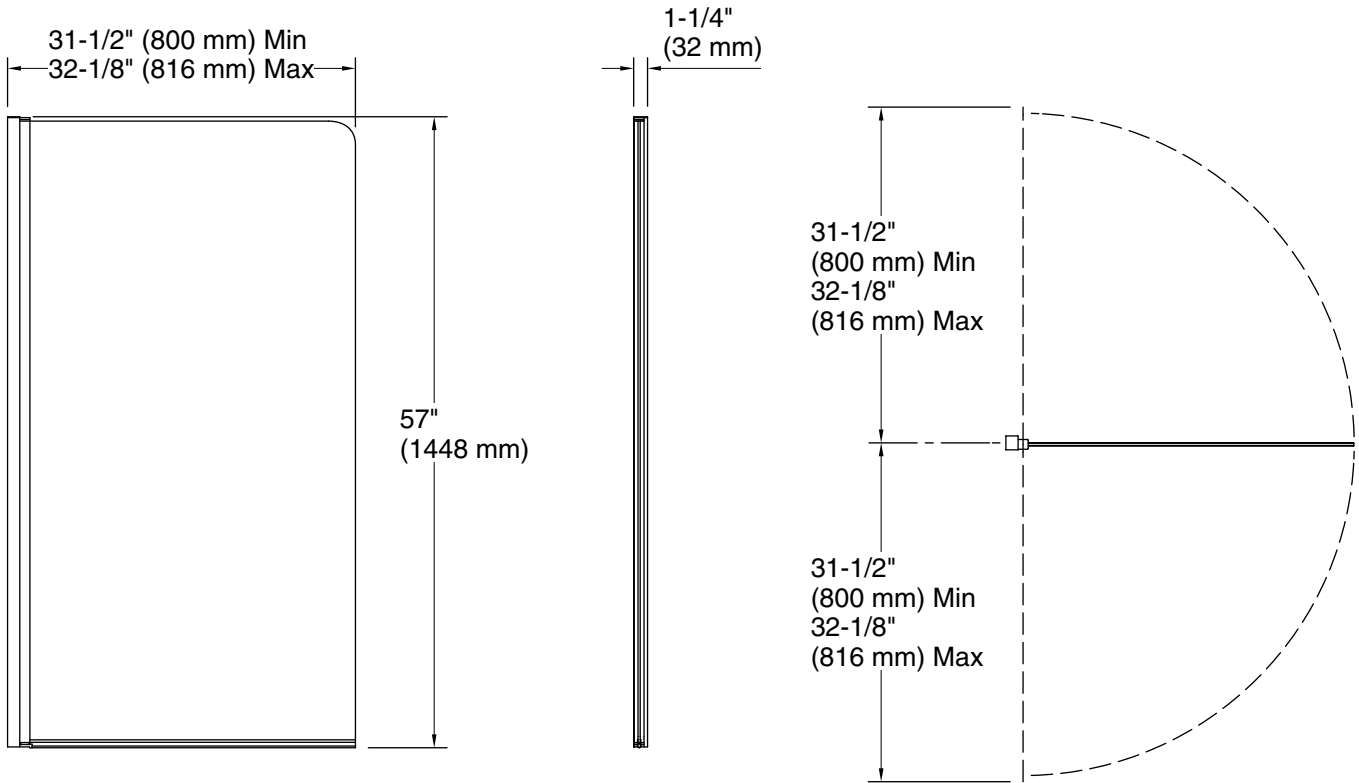

Material

- Frameless, 1/4" (6 mm) thick Crystal Clear tempered glass.
- Anodized aluminum prevents rust and corrosion.

Technology

- Square minimalist-style wall jamb.
- Seal provides excellent water containment.
- Swings in or out for easy access and cleaning.

Installation

- Out-of-plumb adjustability simplifies installation.
- 5/8" (16 mm) width adjustability on wall jamb.
- For residential use only.
- Not for use in hospitality.

Recommended Products/Accessories

Color tiles intended for reference only.

Color	Code	Description
	SHP	Bright Polished Silver

Available Glass Options

Code	Description
L	Crystal Clear

Technical Information

All product dimensions are nominal.

Installation type:	For bath installation
Opening Width - Min:	31-1/2" (800 mm)
Opening Width - Max:	32-1/8" (816 mm)
Base-To-Wall Radius - Max:	1/2" (13 mm)
Glass thickness:	1/4" (6 mm)
Glass coating:	CleanCoat®